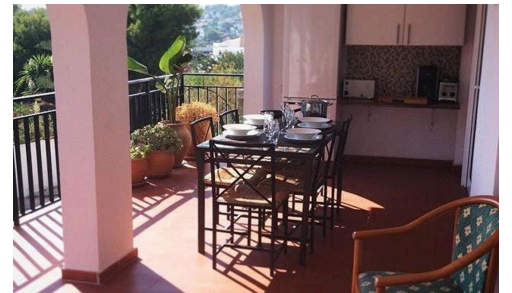

## Villa La Trompeta 2/15 Pers

📍 Benissa, Alicante, Valencia

Luxury Villa in Calpe with Stunning Views

Located in the heart of Calpe, this villa offers breathtaking views of the sea, the iconic Ifach Rock, and the surrounding mountains. Conveniently situated within 500m of shops, restaurants, and a supermarket, this property is ideal for groups of 2 to 15 adults.